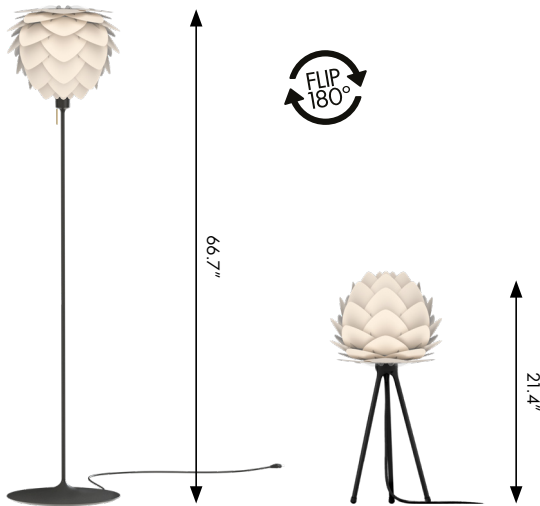

Aluvia Mini Floor Lamp

Aluvia Mini Table Lamp