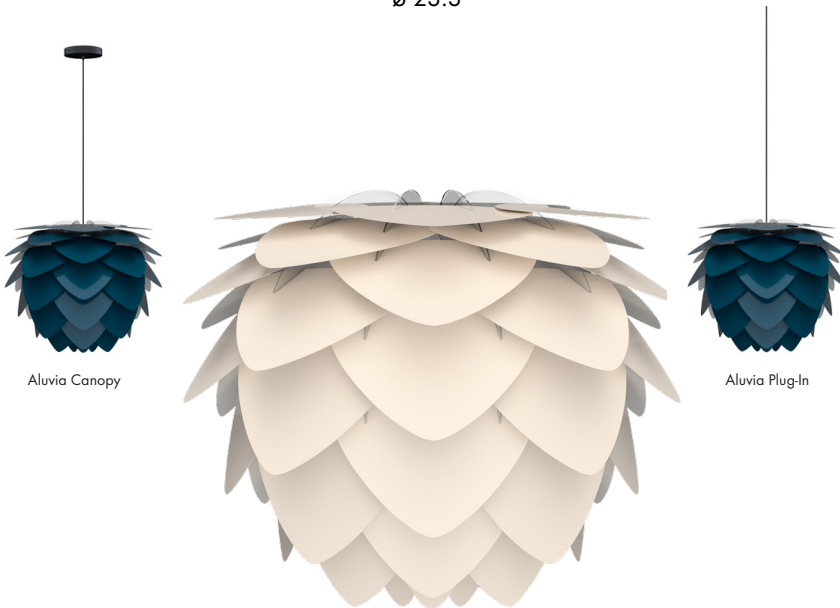

2 lbs

**Light source**

E26 - max 15 W LED

**Packaging**

Gift Box, Dimensions (L×H×D): 19.5×13.

**Assembly time**

20 min

**Ordering Information**

**Aluvia Medium with Canopy Cord set**

Brushed Brass w/ white Canopy Cord set	2121_4007
Brushed Brass w/ black Canopy Cord set	2121_4008
Pearl White w/ white Canopy Cord set	2127_4007
Pearl White w/ black Canopy Cord set	2127_4008
Anthracite Grey w/ white Canopy Cord set	2129_4007
Anthracite Grey w/ black Canopy Cord set	2129_4008
Forest Green w/ white Canopy Cord set	2131_4007
Forest Green w/black Canopy Cord set	2131_4008
Petrol Blue w/ white Canopy Cord set	2133_4007
Petrol Blue w/ black Canopy Cord set	2133_4008
Ruby Red w/ white Canopy Cord set	2135_4007
Ruby Red w/ black Canopy Cord set	2135_4008
Saffron Yellow w/ white Canopy Cord set	2137_4007
Saffron Yellow w/ black Canopy Cord set	2137_4008

**Color variations**

Designed by UIMAGE Design Team in Copenhagen, Denmark

**Color variations**

**Floor, pendant, wall & table lamp Flip 180°**

**Unbreakable**

**Dimensions**

ø 15.7"  
h 11.8"

**Material**