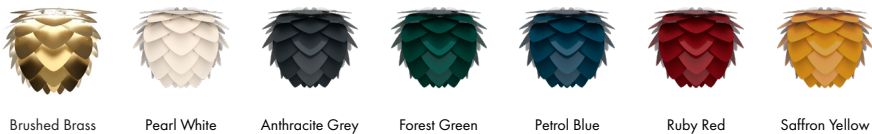

20 min

**Ordering Information**

**Aluvia Mini with Canopy Cord set**

Brushed Brass w/ white Canopy Cord set	2122_4007
Brushed Brass w/ black Canopy Cord set	2122_4008
Pearl White w/ white Canopy Cord set	2128_4007
Pearl White w/ black Canopy Cord set	2128_4008
Anthracite Grey w/ white Canopy Cord set	2130_4007
Anthracite Grey w/ black Canopy Cord set	2130_4008
Forest Green w/ white Canopy Cord set	2132_4007
Forest Green w/black Canopy Cord set	2132_4008
Petrol Blue w/ white Canopy Cord set	2134_4007
Petrol Blue w/ black Canopy Cord set	2134_4008
Ruby Red w/ white Canopy Cord set	2136_4007
Ruby Red w/ black Canopy Cord set	2136_4008
Saffron Yellow w/ white Canopy Cord set	2138_4007
Saffron Yellow w/ black Canopy Cord set	2138_4008

**Aluvia Mini with Plug-In Cord set**

Brushed Brass w/ white Plug-In Cord set	2122_4009
Brushed Brass w/ black Plug-In Cord set	2122_4010
Pearl White w/ white Plug-In Cord set	2128_4009
Pearl White w/ black Plug-In Cord set	2128_4010
Anthracite Grey w/ white Plug-In Cord set	2130_4009
Anthracite Grey w/ black Plug-In Cord set	2130_4010
Forest Green w/ white Plug-In Cord set	2132_4009
Forest Green w/black Plug-In Cord set	2132_4010
Petrol Blue w/ white Plug-In Cord set	2134_4009
Petrol Blue w/ black Plug-In Cord set	2134_4010
Ruby Red w/ white Plug-In Cord set	2136_4009
Ruby Red w/ black Plug-In Cord set	2136_4010
Saffron Yellow w/ white Plug-In Cord set	2138_4009
Saffron Yellow w/ black Plug-In Cord set	2138_4010

Aluvia Mini Floor Lamp

Aluvia Mini Table Lamp

**Color variations**

Brushed Brass Pearl White Anthracite Grey Forest Green Petrol Blue Ruby Red Saffron Yellow

Floor and Table Lamp

**Unbreakable**

**Dimensions**  
 ø 15.7"  
 h 11.8"