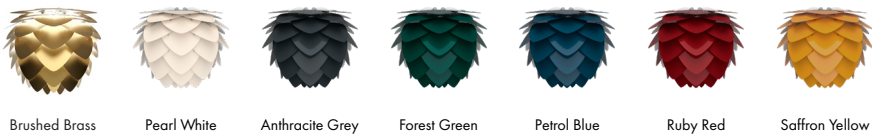

Color variations

Floor and Table Lamp

Unbreakable

Dimensions
ø 15.7"
h 11.8"

Material
Aluminum, PC

Weight
0.8 lbs

Light source
E26 - max 1.5 W LED

Packaging
Gift Box, Dimensions (L×H×D): 20.1×13.8×1.1"

Assembly time
20 min

Ordering Information

Aluvia Mini Single Arm Wall Lamp

Brushed Brass w/ white	2122_4032
Brushed Brass w/ black	2122_4033
Pearl White w/ white	2128_4032
Pearl White w/ black	2128_4033
Anthracite Grey w/ white	2130_4032
Anthracite Grey w/ black	2130_4033
Forest Green w/ white	2132_4032
Forest Green w/black	2132_4033
Petrol Blue w/ white	2134_4032
Petrol Blue w/ black	2134_4033
Ruby Red w/ white	2136_4032
Ruby Red w/ black	2136_4033
Saffron Yellow w/ white	2138_4032
Saffron Yellow w/ black	2138_4033

Aluvia Mini Double Arm Wall Lamp

Brushed Brass w/ white	2122_4034
Brushed Brass w/ black	2122_4035
Pearl White w/ white	2128_4034
Pearl White w/ black	2128_4035
Anthracite Grey w/ white	2130_4034
Anthracite Grey w/ black	2130_4035
Forest Green w/ white	2132_4034
Forest Green w/black	2132_4035
Petrol Blue w/ white	2134_4034
Petrol Blue w/ black	2134_4035
Ruby Red w/ white	2136_4034
Ruby Red w/ black	2136_4035
Saffron Yellow w/ white	2138_4034
Saffron Yellow w/ black	2138_4035