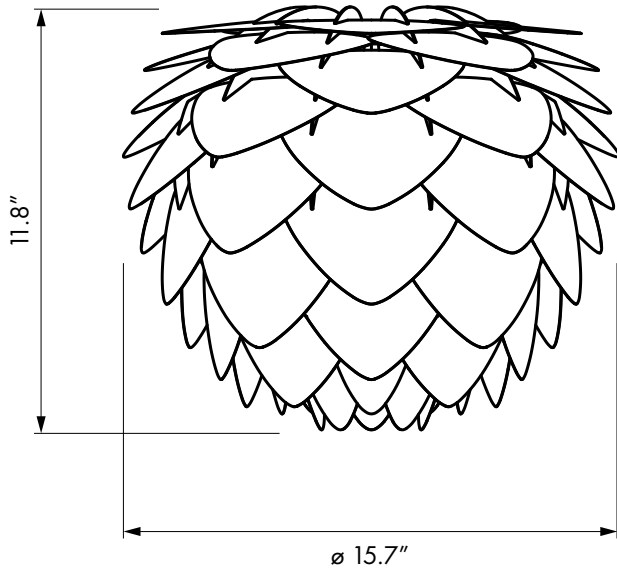

Aluvia Single Arm Wall Lamp

Aluvia Double Arm Wall Lamp