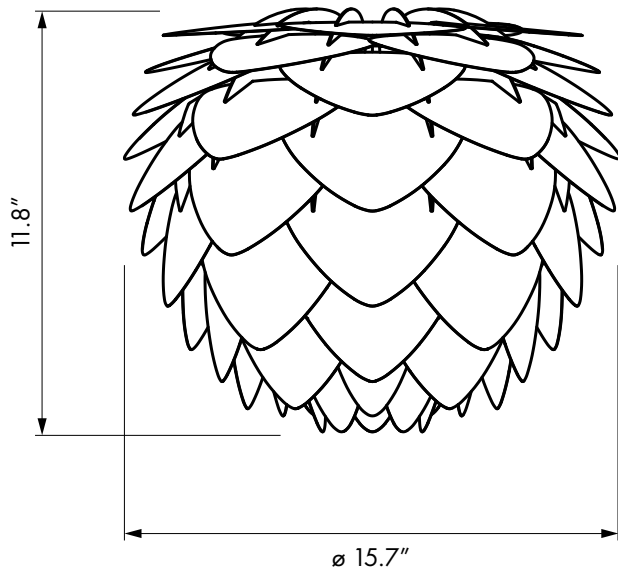

**Color variations**

Designed by UIMAGE Design Team in Copenhagen, Denmark

**Color variations**

**Floor, pendant, wall & table lamp Flip 180°**

**Unbreakable**

**Dimensions**

ø 15.7"  
h 11.8"

**Material**

Aluminum, PC

**Weight**

0.8 lbs

**Light source**

E26 - max 1.5 W LED

**Packaging**

Gift Box, Dimensions (L×H×D): 20.1×13.8×1.1"

**Assembly time**