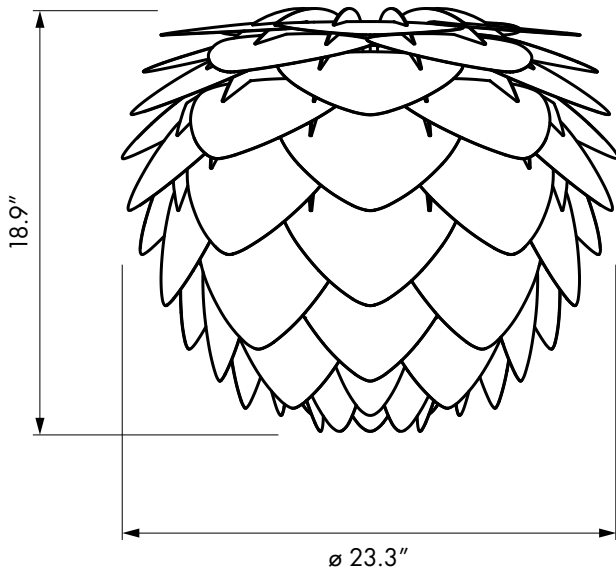

Designed by UIMAGE Design Team in Copenhagen, Denmark

**Pendan**

**Unbreakable**

**Dimensions**

ø 23.3"  
h 18.9"

**Material**

Aluminum, PC

**Weight**

2 lbs

**Light source**

E26 - max 15 W LED

**Packaging**

Gift Box, Dimensions (L×H×D): 19.5×13.

**Assembly time**

20 min

**Ordering Information**

**Color variations**

Designed by UIMAGE Design Team in Copenhagen, Denmark

**Color variations**

**Floor, pendant, wall & table lamp Flip 180°**

**Unbreakable**

**Dimensions**

ø 15.7"  
h 11.8"

**Material**

Aluminum, PC

**Weight**

0.8 lbs

**Light source**

E26 - max 1.5 W LED

**Packaging**

Gift Box, Dimensions (L×H×D): 20.1×13.8×1.1"

**Assembly time**