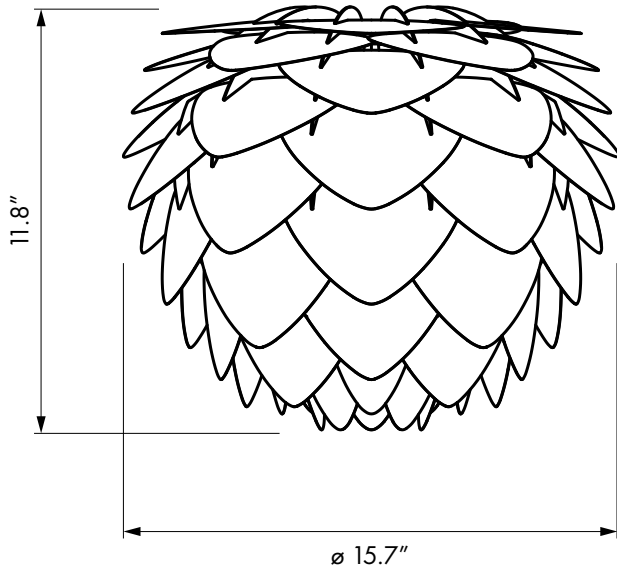

Aluvia Mini Floor Lamp

Aluvia Mini Table Lamp