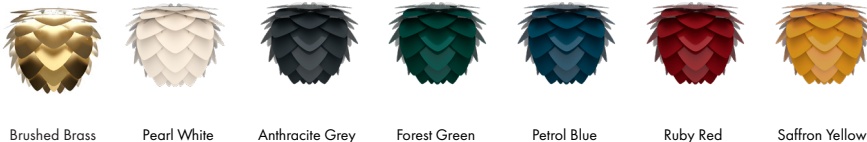

**Aluvia Medium with Canopy Cord set**

Brushed Brass w/ white Canopy Cord set	2121_4007
Brushed Brass w/ black Canopy Cord set	2121_4008
Pearl White w/ white Canopy Cord set	2127_4007
Pearl White w/ black Canopy Cord set	2127_4008
Anthracite Grey w/ white Canopy Cord set	2129_4007
Anthracite Grey w/ black Canopy Cord set	2129_4008
Forest Green w/ white Canopy Cord set	2131_4007
Forest Green w/black Canopy Cord set	2131_4008
Petrol Blue w/ white Canopy Cord set	2133_4007
Petrol Blue w/ black Canopy Cord set	2133_4008
Ruby Red w/ white Canopy Cord set	2135_4007
Ruby Red w/ black Canopy Cord set	2135_4008
Saffron Yellow w/ white Canopy Cord set	2137_4007
Saffron Yellow w/ black Canopy Cord set	2137_4008

**Aluvia Medium with Plug-In Cord set**

Brushed Brass w/ white Plug-In Cord set	2121_4009
Brushed Brass w/ black Plug-In Cord set	2121_4010
Pearl White w/ white Plug-In Cord set	2127_4009
Pearl White w/ black Plug-In Cord set	2127_4010
Anthracite Grey w/ white Plug-In Cord set	2129_4009
Anthracite Grey w/ black Plug-In Cord set	2129_4010
Forest Green w/ white Plug-In Cord set	2131_4009
Forest Green w/black Plug-In Cord set	2131_4010
Petrol Blue w/ white Plug-In Cord set	2133_4009
Petrol Blue w/ black Plug-In Cord set	2133_4010
Ruby Red w/ white Plug-In Cord set	2135_4009
Ruby Red w/ black Plug-In Cord set	2135_4010
Saffron Yellow w/ white Plug-In Cord set	2137_4009
Saffron Yellow w/ black Plug-In Cord set	2137_4010

**Color variations**

Designed by UIMAGE Design Team in Copenhagen, Denmark

**Color variations**

**Floor, pendant, wall & table lamp Flip 180°**

**Unbreakable**

**Dimensions**

ø 15.7"  
h 11.8"

**Material**