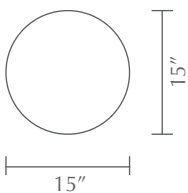

Colour variations

oak

petrol blue

silver grey

spring green

dusty rose

slate grey