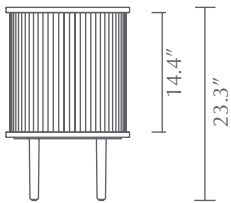

Colour variations

oak

petrol blue

silver grey

spring green

dusty rose

slate grey