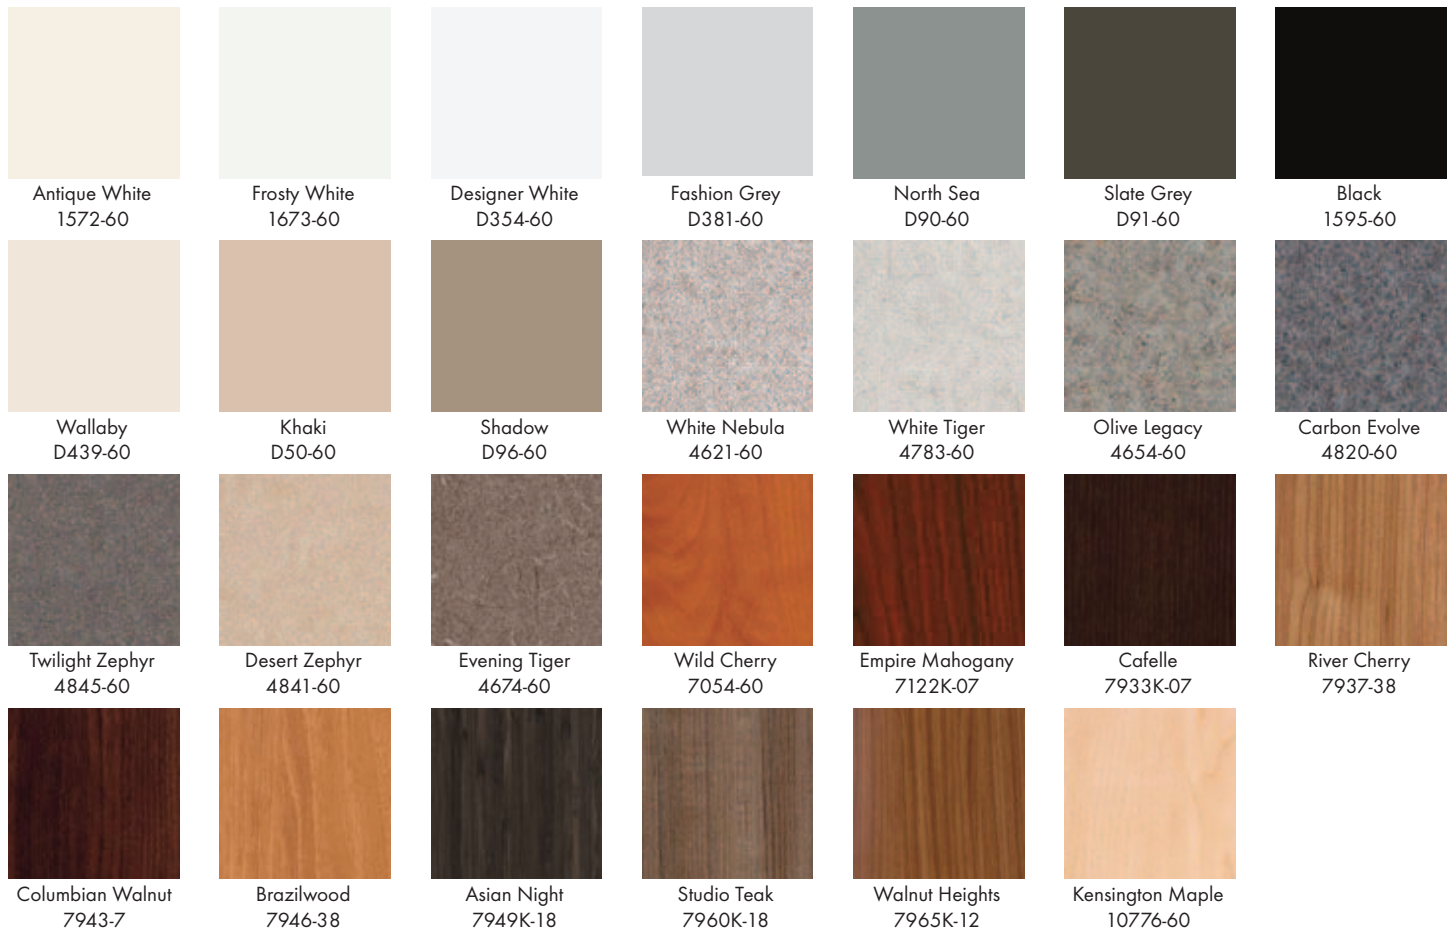

HPL Laminates - with matching 3mm PVC edge - Ships in 2-3 Weeks

Round
24" diameter
30" diameter
36" diameter
42" diameter
48" diameter

Square
24" x 24"
30" x 30"
36" x 36"
42" x 42"
48" x 48"

Rectangle
30" x 42"   42" x 72"
30" x 48"   42" x 84"
30" x 60"   42" x 96"
30" x 72"   42" x 108"
30" x 84"   42" x 120"
30" x 96"

36" x 60"
36" x 72"
36" x 84"
36" x 96"
36" x 108"
36" x 120"

Racetrack
30" x 72"
30" x 84"
30" x 96"
36" x 60"
36" x 72"
36" x 84"
36" x 96"
42" x 84"
42" x 96"

Boat
36" x 72"
36" x 84"
36" x 96"
42" x 84"
42" x 96"

Horseshoe
36" x 72"
36" x 84"
48" x 60"
42" x 84"